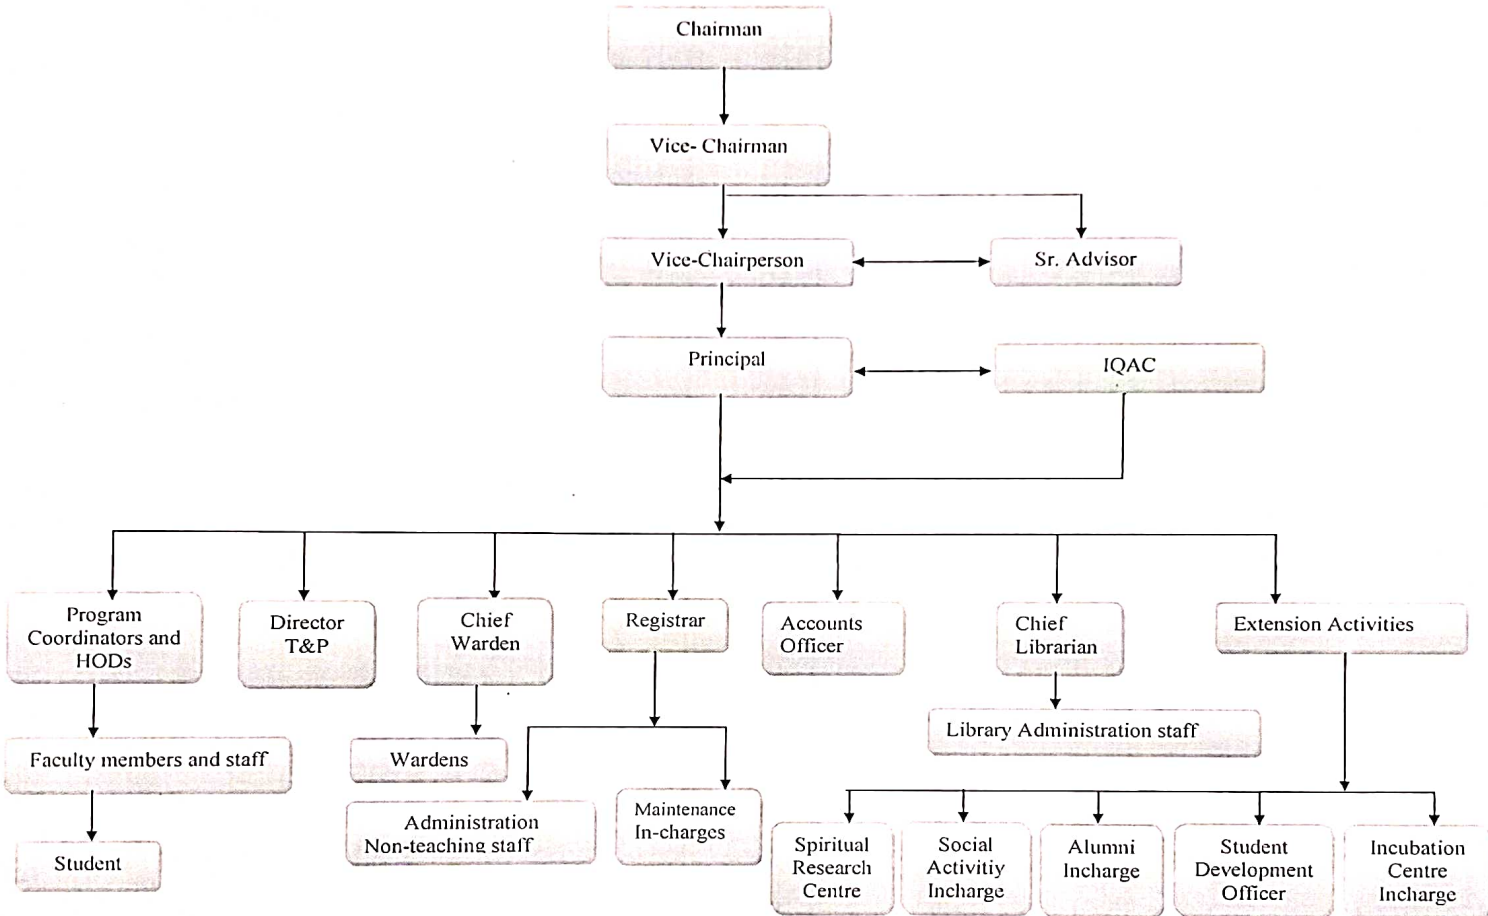

JAIPUR ENGINEERING COLLEGE
AND RESEARCH CENTRE

Organization Chart

PRINCIPAL
Jaipur Engineering College &
Research Centre
Tonk Road, Jaipur-302022

JECRC Foundation
www.jecrcfoundation.com

Jaipur Engineering College and Research Centre
Approved by AICTE & Affiliated to RTU
JECRC Campus, Shri Ram Ki Nangal,
Via Sitapura RIICO, Opp. EPIP Gate, Tonk Road, Jaipur 302 022
t: 0141 2770120, 2770232 e: info@jecrcmail.com